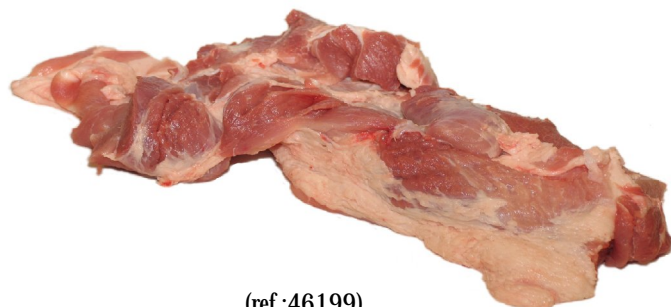

Product Overview

Description of Cut	General Trim	Comments	Approximate Weight
Picnic shoulder boneless knuckle removed	-		-

(ref.:46199)

(ref.:46199)

Specific Items

Product Code	Box Dimensions (mm)	Packaging	Units/ Bag	Units/ Box	Box/ Pallet	Program	Fresh or Frozen	Shelf Life	Cut and Outside Trim	Comments
46170 N.A. in Canada	584 x 356 x 144	Box, bulk	13	13	40	Natural	Frozen	2 Years	-	-
46190 N.A. in Canada	584 x 356 x 144	Box, bulk	13	13	40	Natural	Fresh	8 Days	-	-
46199	584 x 356 x 144	Box, bulk	13	13	40	Regular	Fresh	8 Days	-	-