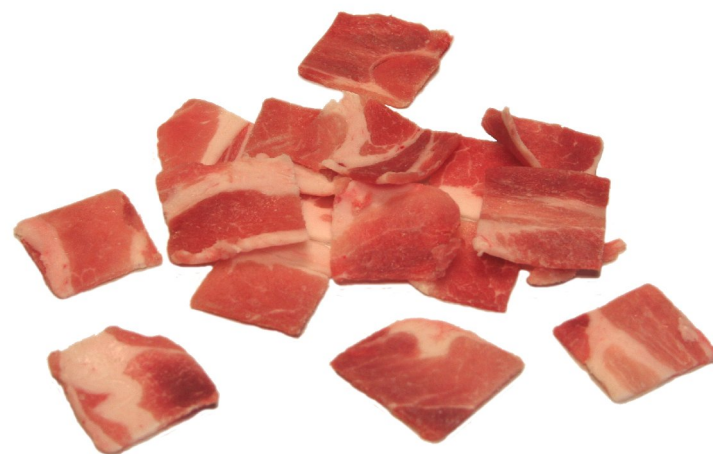

Product Overview

Description of Cut	General Trim	Comments	Approximate Weight
Sliced picnic	Picnic sliced 4 cm x 4 cm		Fixed Weight

(Ref.: 45079)

(Ref.: 45079)

Specific Items

Product Code	Box Dimensions (mm)	Packaging	Units/ Bag	Units/ Box	Box/ Pallet	Program	Fresh or Frozen	Shelf Life	Cut and Outside Trim	Comments
45079	584 x 356 x 144	Box, bag	2 kg	10 kg	40	Regular	Frozen	1 Year	-	Slice 2.5mm